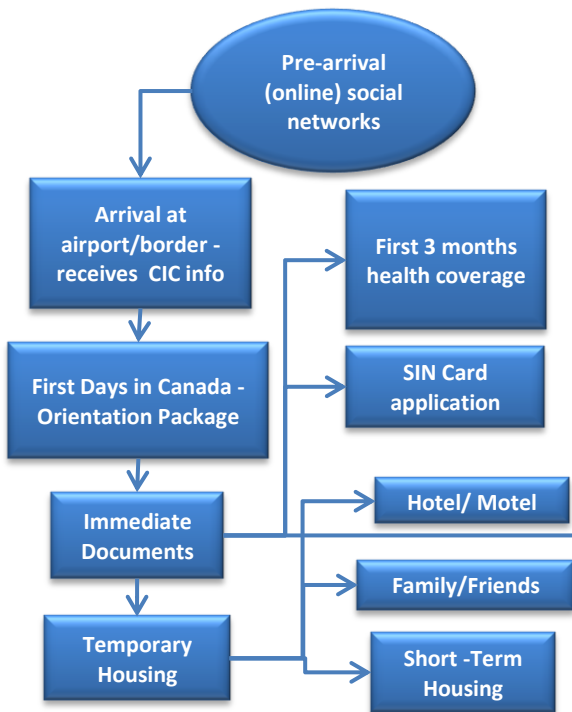

Pathway for Economic Class Newcomers

Toronto East LIP
WoodGreen Community Services

For Interactive document with details, go to:
http://wiki.settlementatwork.org/wiki/Pathway_for_Economic_Class_Newcomers

Upon Arrival & First Few Weeks

First 6 Months

6 Months to 2 Years

Year Three