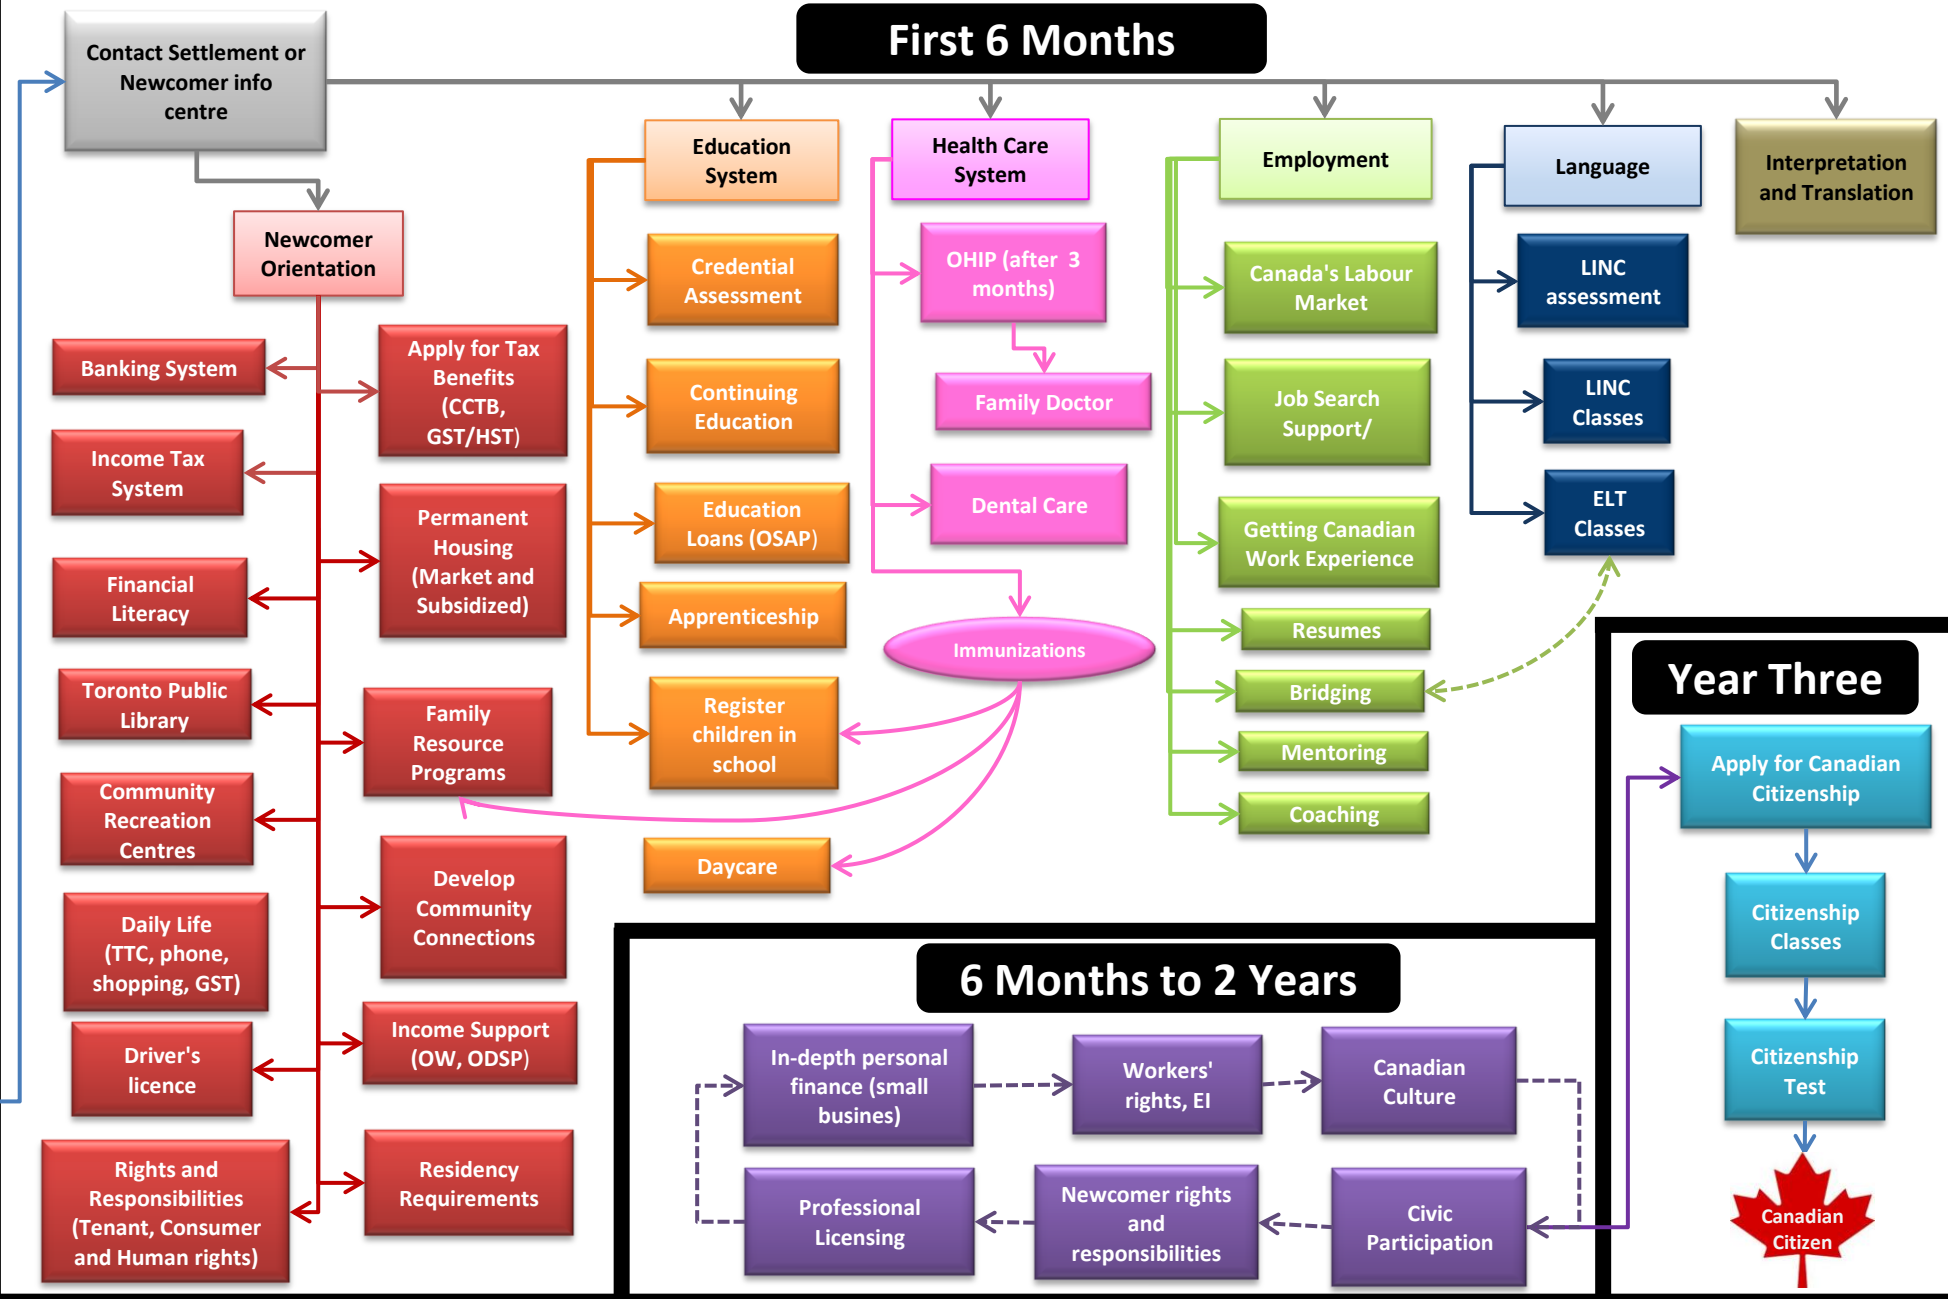

Pathway for Economic Class Newcomers

Toronto East LIP
WoodGreen Community Services

For Interactive document with details, go to:
http://wiki.settlementatwork.org/wiki/Pathway_for_Economic_Class_Newcomers

Upon Arrival & First Few Weeks

First 6 Months

6 Months to 2 Years

Year Three