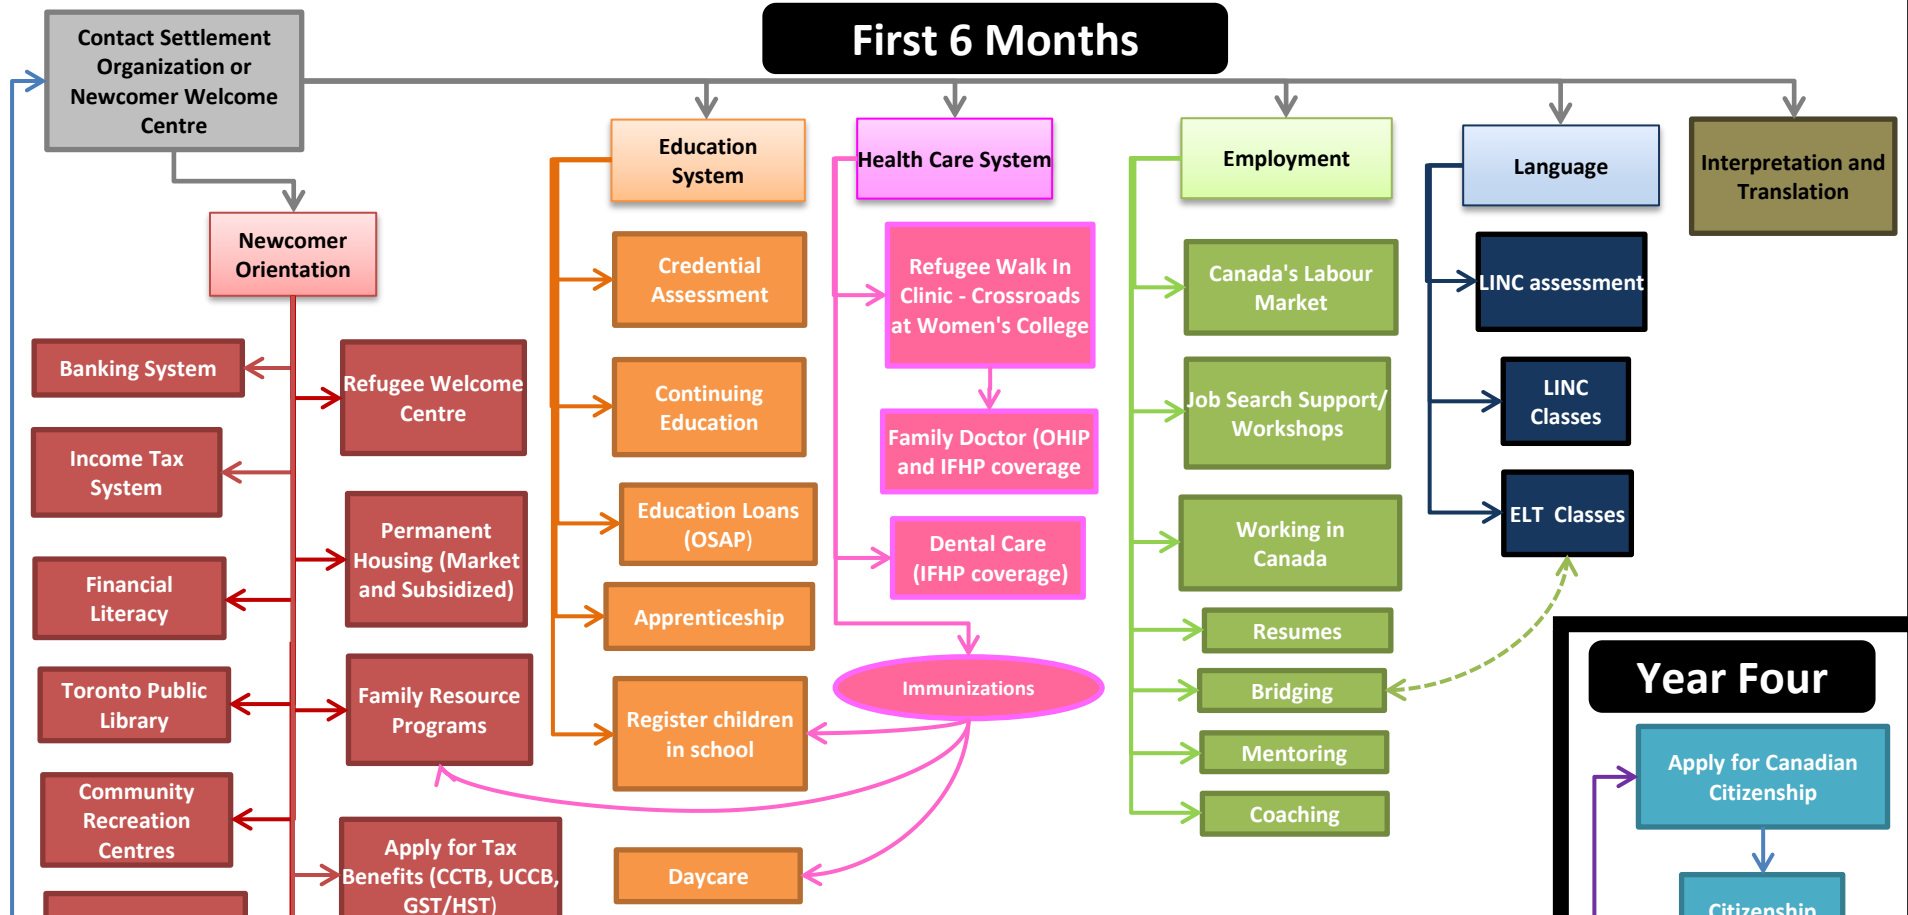

# Settlement Pathway for Privately Sponsored Refugees

Toronto South LIP  
WoodGreen Community Services

For an interactive previous version go to:  
[http://wiki.settlementatwork.org/wiki/Pathway\\_for\\_Economic\\_Class\\_Newcomers](http://wiki.settlementatwork.org/wiki/Pathway_for_Economic_Class_Newcomers)

## Upon Arrival & First Few Weeks

## First 6 Months