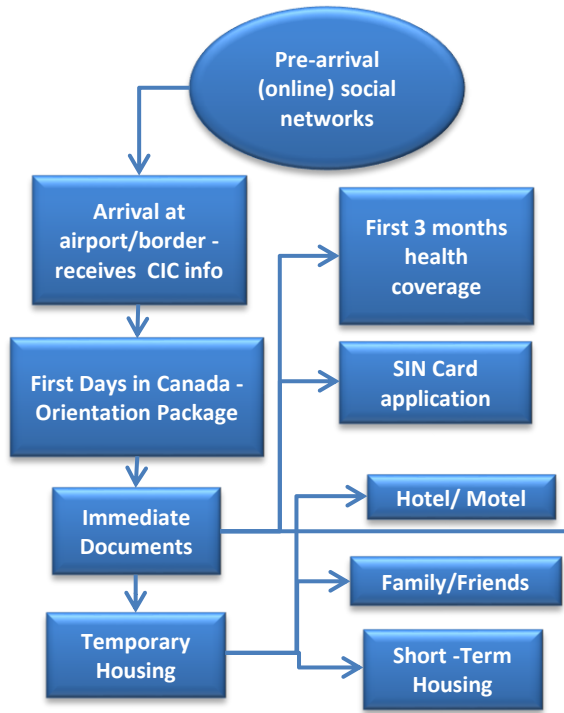

Settlement Pathway for Newcomers

Toronto South LIP
WoodGreen Community Services

For Interactive document with details, go to:
http://wiki.settlementatwork.org/wiki/Pathway_for_Economic_Class_Newcomers

Upon Arrival & First Few Weeks