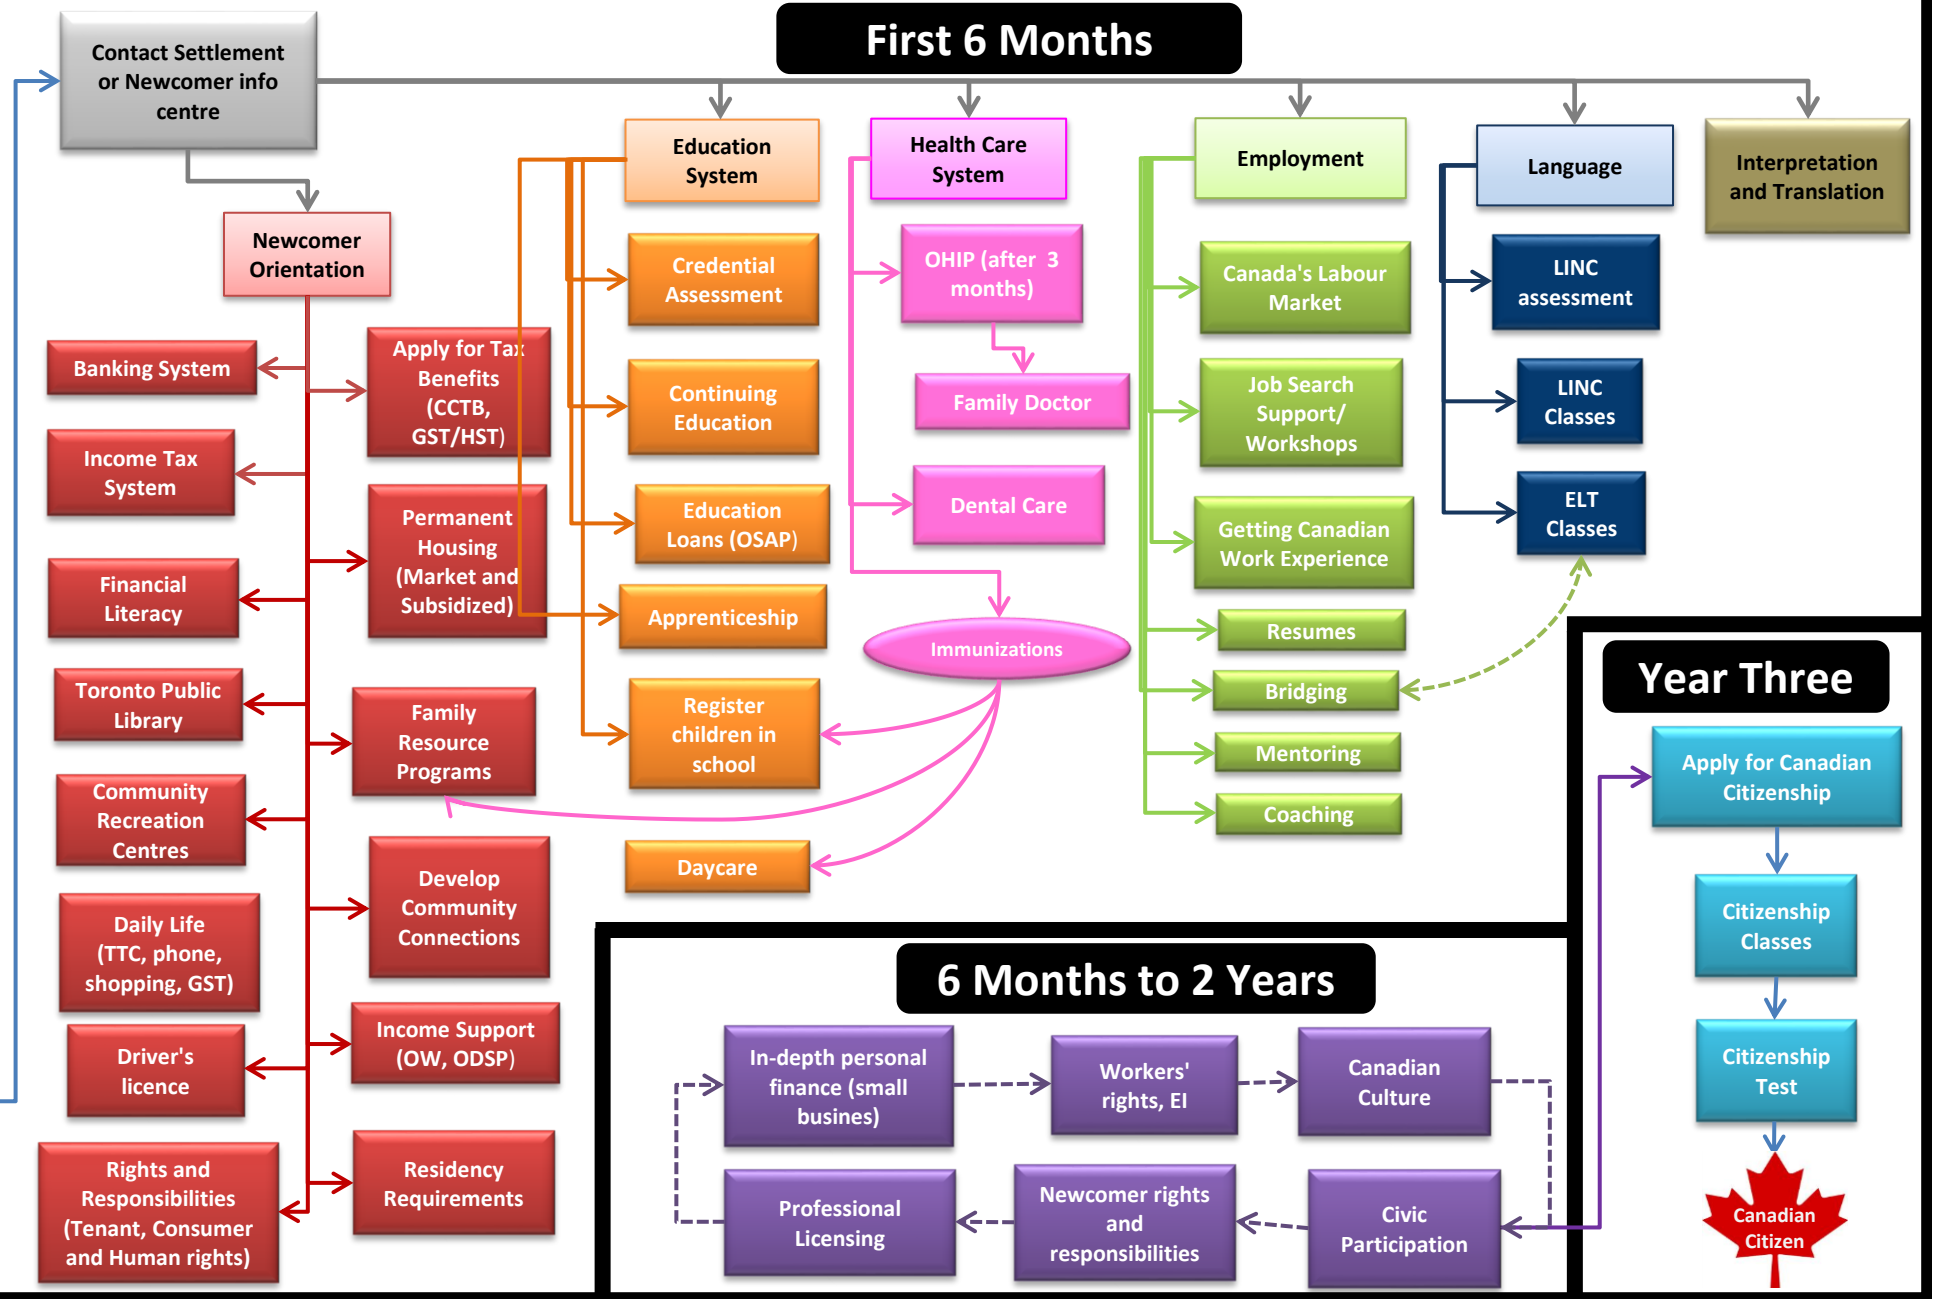

Settlement Pathway for Newcomers

Toronto South LIP
WoodGreen Community Services

For Interactive document with details, go to:
http://wiki.settlementatwork.org/wiki/Pathway_for_Economic_Class_Newcomers

Upon Arrival & First Few Weeks

Year Three