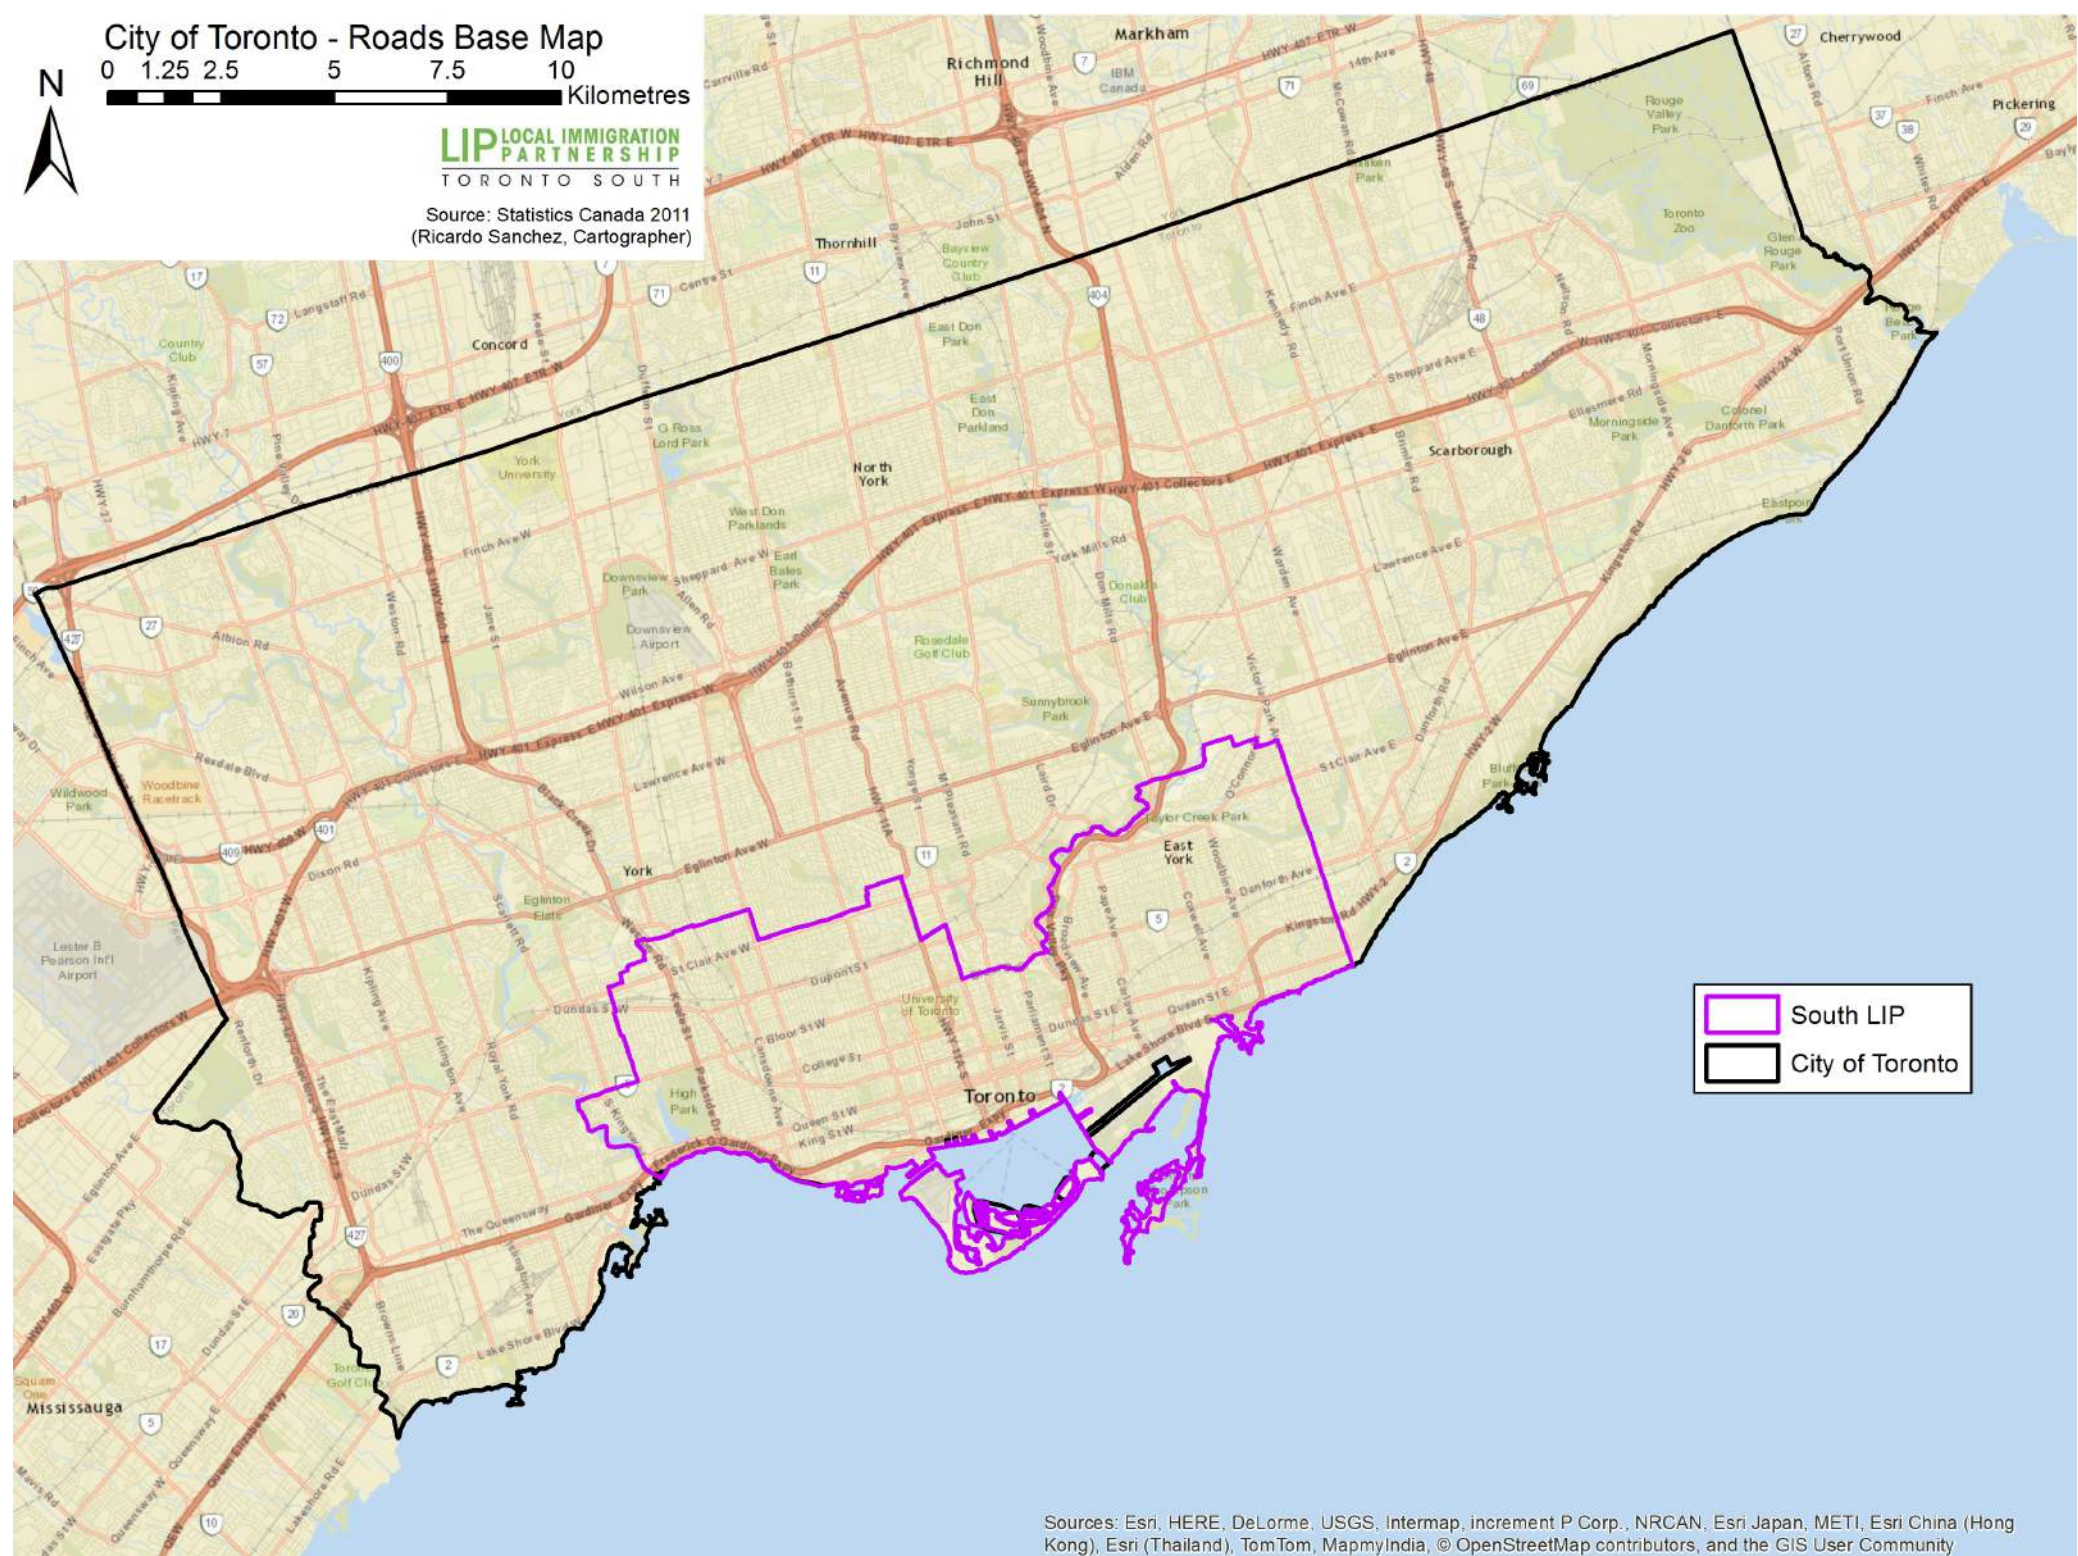

City of Toronto - Roads Base Map

0 1.25 2.5 5 7.5 10 Kilometres

LIP LOCAL IMMIGRATION PARTNERSHIP
TORONTO SOUTH

Source: Statistics Canada 2011
(Ricardo Sanchez, Cartographer)

Sources: Esri, HERE, DeLorme, USGS, Intermap, increment P Corp., NRCAN, Esri Japan, METI, Esri China (Hong Kong), Esri (Thailand), TomTom, MapmyIndia, © OpenStreetMap contributors, and the GIS User Community