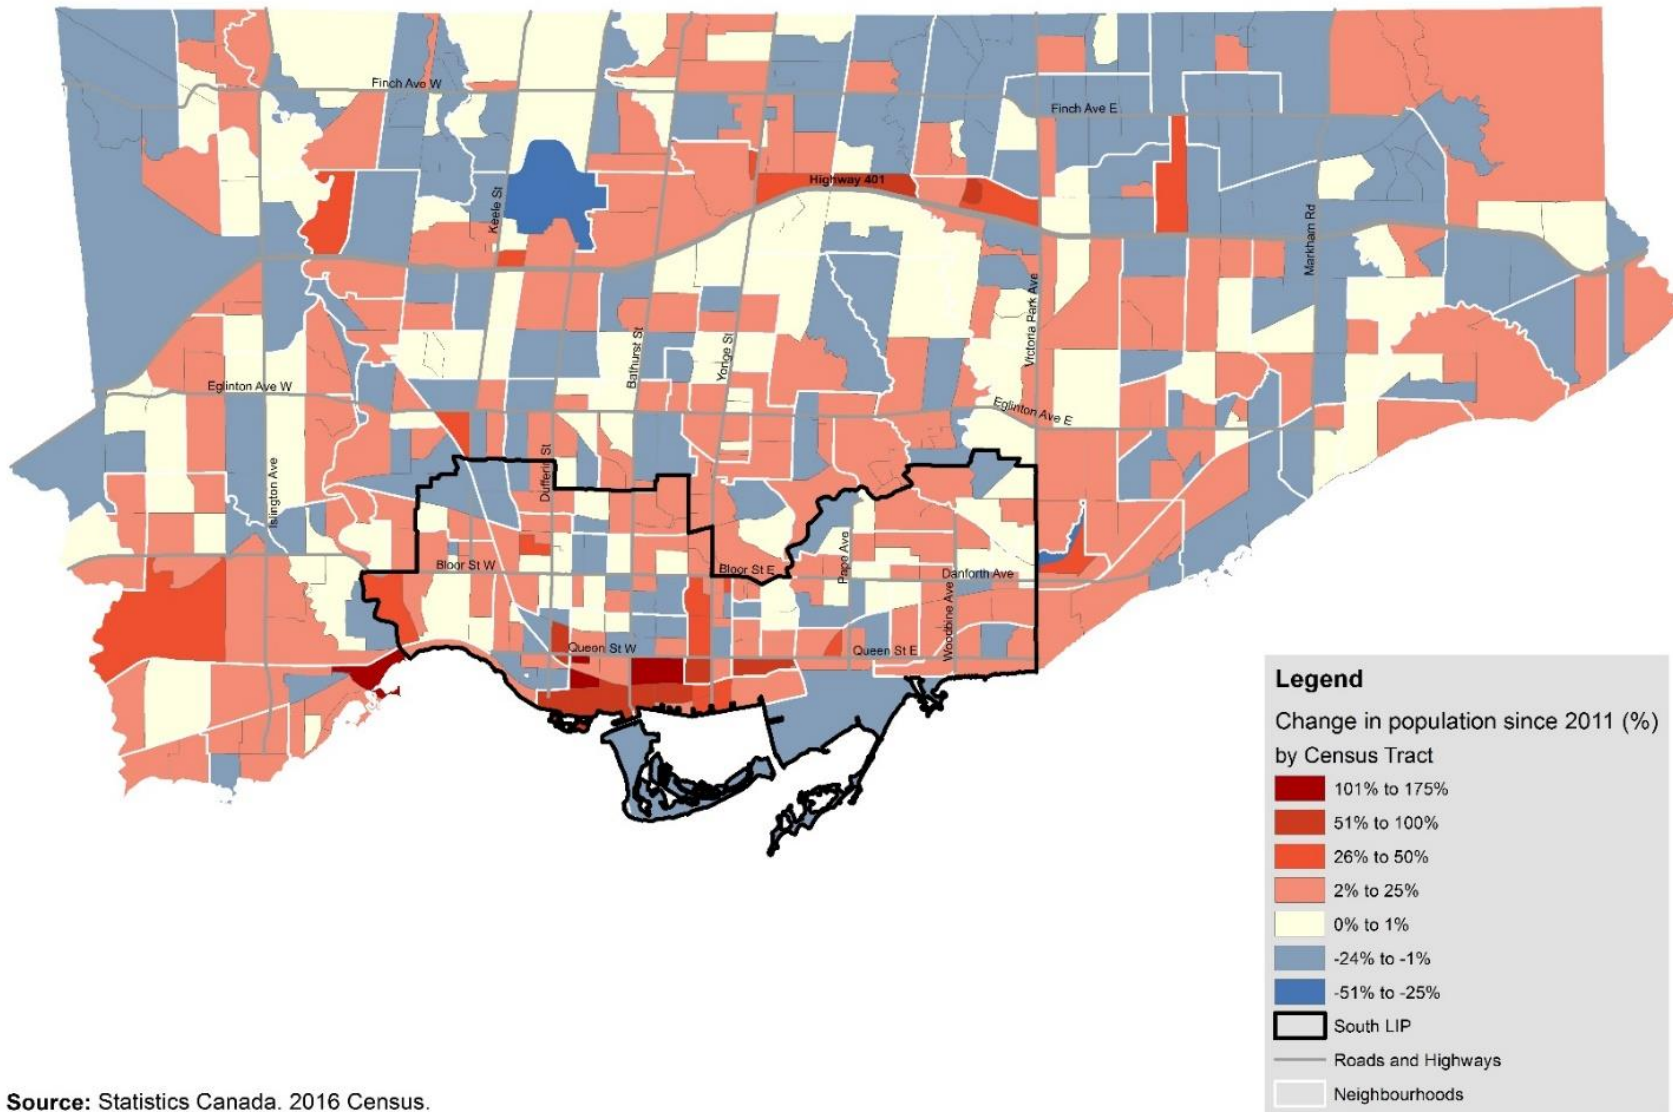

Change in population between 2011 and 2016 City of Toronto, 2016

Source: Statistics Canada. 2016 Census.

Overall, the City of Toronto's population increased by 4.5% from 2011 to 2016. This map illustrates how that population growth was distributed across the city by census tract, showing areas of acute growth corresponding with new developments, especially along the Waterfront in the downtown core, within the Toronto South LIP boundary.