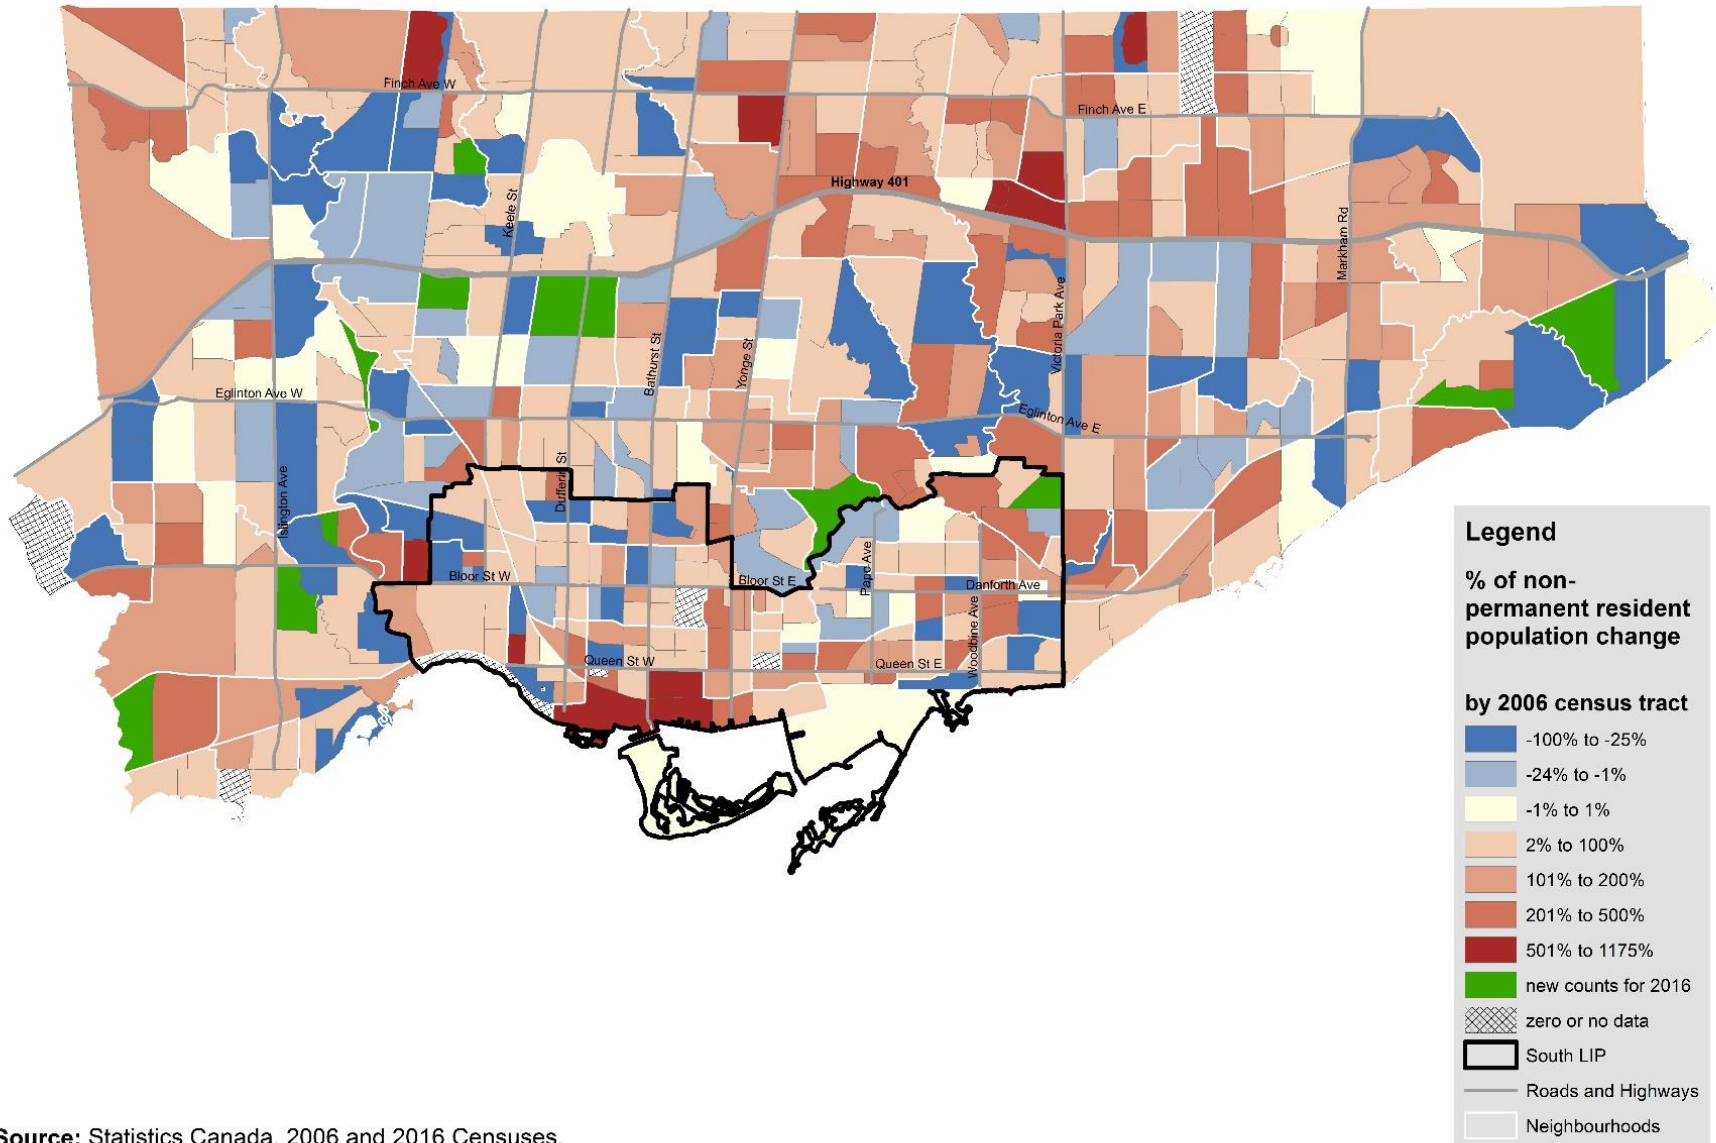

## Non-permanent Resident Population Change between 2006 and 2016 City of Toronto (based on 2006 census tracts)

Source: Statistics Canada. 2006 and 2016 Censuses.