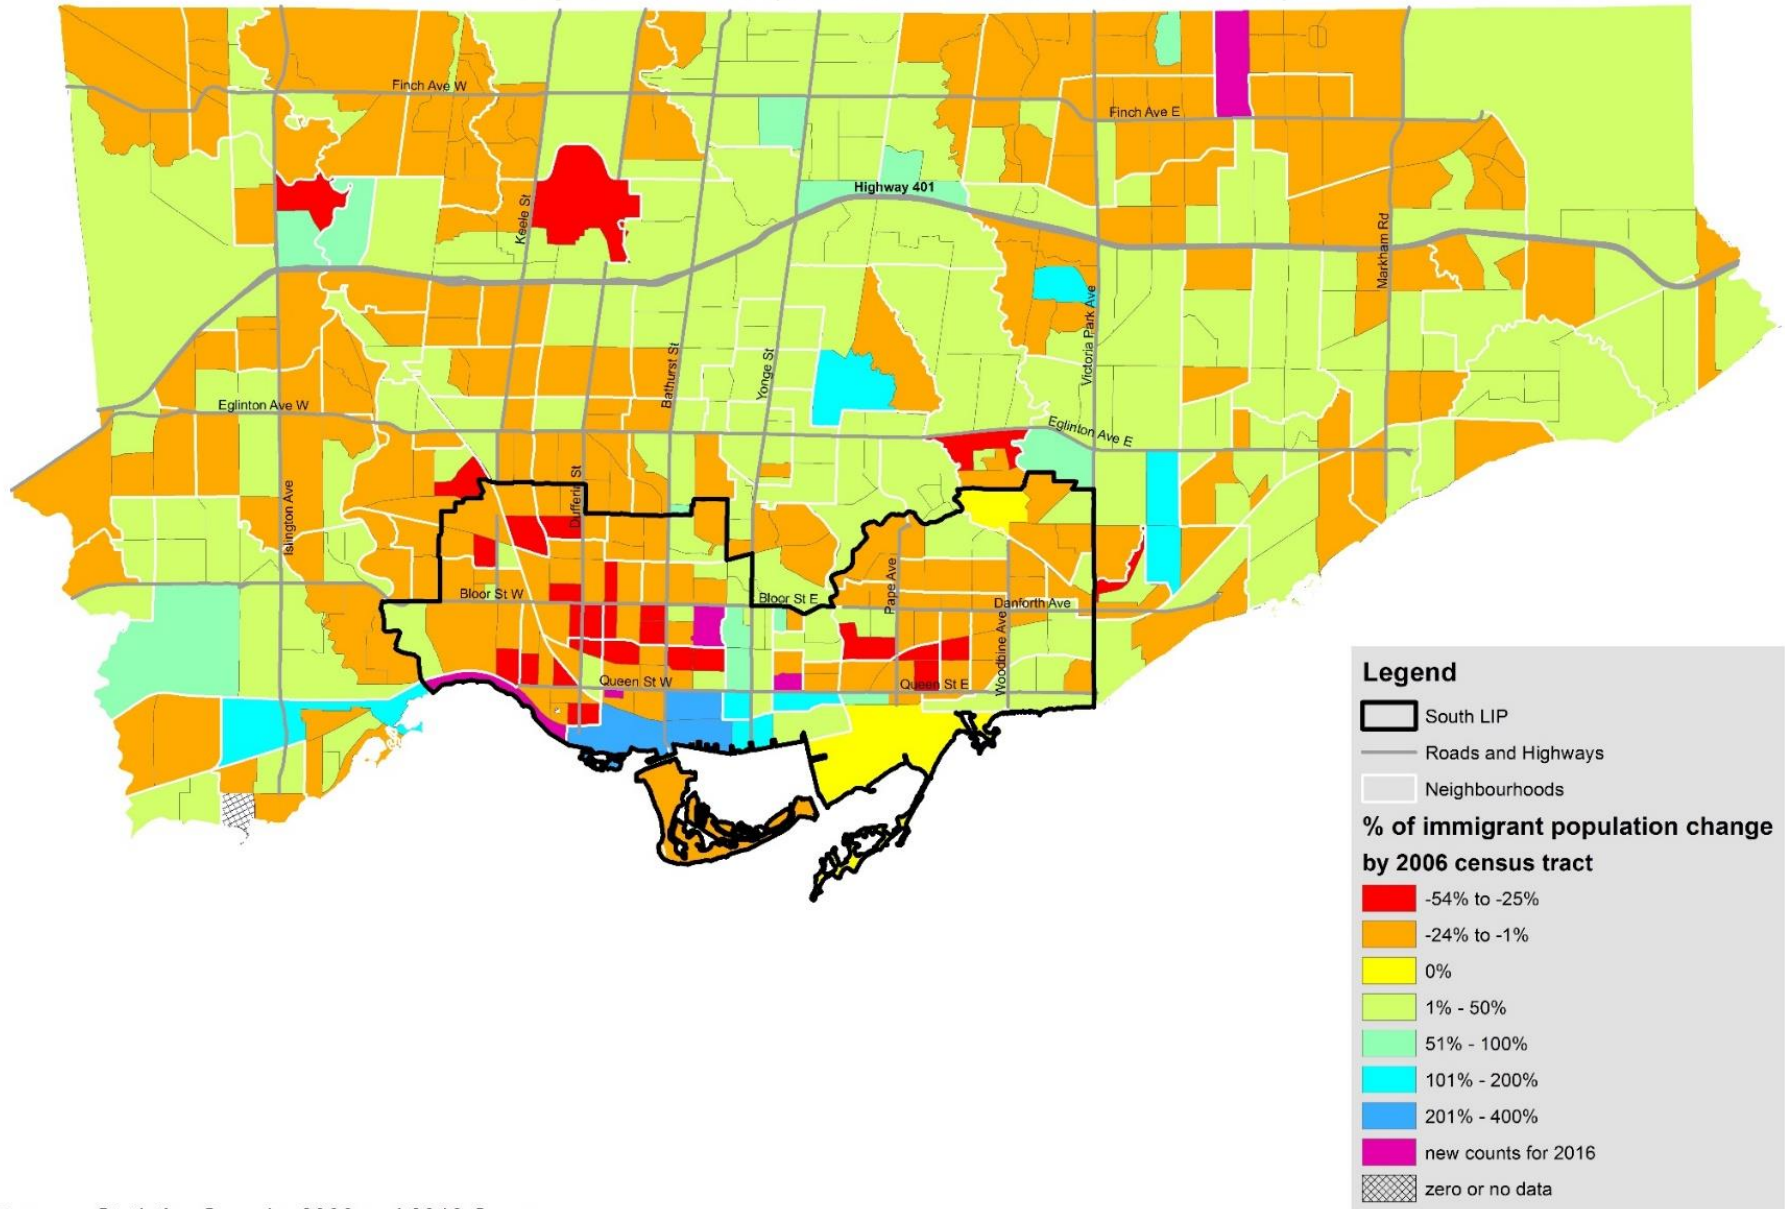

Immigrant population change between 2006 and 2016
City of Toronto (based on 2006 census tracts)

Source: Statistics Canada. 2006 and 2016 Censuses.